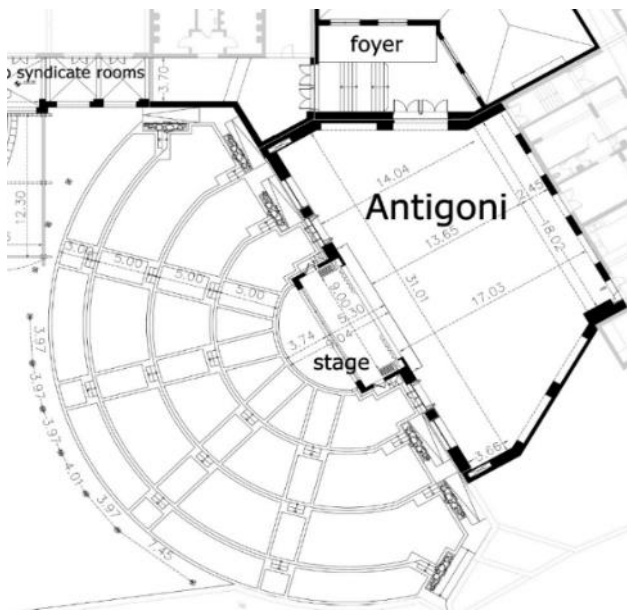

- Total Conference Halls: 28
- Syndicate Rooms: 11
- Open Air Theater Total Space: up to 1400 delegates
- Conference Capacity (Delegates): up to 5.025
- Meeting Space: 4.090 m² / 44.024 f²
- Function Space: up to 1.250 m² / 13.454 f²
- Exhibition Space: 2.869 m² / 30.881 f²

Floor Plans

Level 1

Antigoni Hall

Syndicates Rooms
Level 0

Level 0

Apollo Hall

Syndicates Rooms
Pool Level

Capacity Chart

Halls	Sqm	Theatre	Classroom	U Shape	Cocktail	Banquet Served Menu	Cabaret
							
ZEUS	1251	1700	1000	200	1400	1000	525
ZEUS EAST+WEST	693.57	880	520	130	800	550	322
ZEUS EAST	339	440	250	90	400	280	161
ZEUS WEST	339	440	250	90	400	280	161
ZEUS NORTH	553.50	620	430	110	700	440	252
SECRETARIAT 1	137	150	80	35	140	100	-
ZEUS TERRACE	583,86	240	-	-	400	300	-
DANAE/ATHENA	74	70	50	30	80	40	42
EUROPA/ARTEMIS	78	70	50	30	80	40	42
LEDA/APHRODITE	58	50	40	25	60	30	32
DANAE+EUROPA+LEDA	212	270	140	70	220	120	105
ATHENA+ARTEMIS+APHRODITE	211	270	140	70	220	120	105
HERA	198	200	140	70	220	120	70
OLYMPUS	600	-	-	-	600	400	-
MINOS	407	500	280	110	400	320	210
MINOS SOUTH	107	95	55	40	120	60	42
MINOS NORTH	97.50	85	55	40	80	60	42
MINOS NORTH+SOUTH	204	250	150	70	200	120	105
MINOS EAST	193	220	135	70	200	140	105
SECRETARIAT 0	138	160	110	35	140	100	-
ANTIGONI INDOOR	432	390	210	90	400	320	154
ANTIGONI OUTDOOR	552	600	-	-	600	400	-
ANTIGONI INDOOR+OUTDOOR	977	-	-	-	1000	720	-
APOLLO	388	400	250	60	380	240	203
APOLLO EAST	235	240	150	44	240	140	126
APOLLO WEST	152	150	60	30	100	80	77
SYNDICATE ROOM 1	66	85	34	43	-	-	-
SYNDICATE ROOM 2	63	80	42	43	-	-	-
SYNDICATE ROOM 3	42	55	28	27	-	-	-
SYNDICATE ROOMS 4	38	40	27	19	-	-	-
SYNDICATE ROOMS 5	38	40	27	19	-	-	-
SYNDICATE ROOM 7	59	81	40	31	-	-	-
SYNDICATE ROOM 8	136	180	85	45	-	-	-
SYNDICATE ROOMS 9	60	80	44	35	-	-	-
SYNDICATE ROOM 10	57	75	45	36	-	-	-
SYNDICATE ROOMS 11	60	80	44	35	-	-	-
SYNDICATE ROOM 12	56	75	40	34	-	-	-