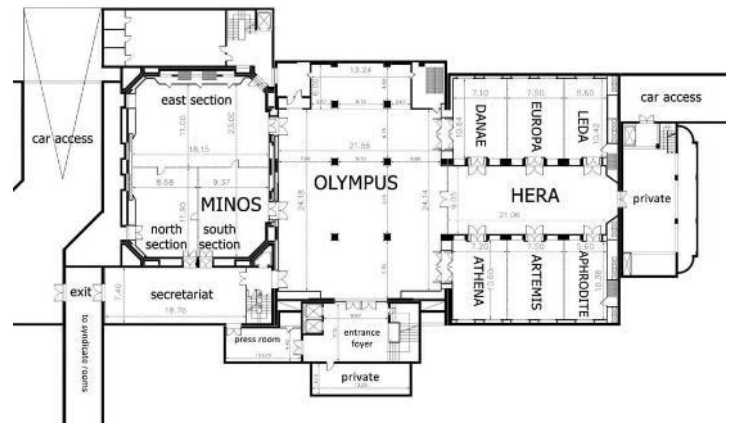

- Total Conference Halls: 28
- Syndicate Rooms: 11
- Open Air Theater Total Space: up to 1400 delegates
- Conference Capacity (Delegates): up to 5.025
- Meeting Space: 4.090 m² / 44.024 f²
- Function Space: up to 1.250 m² / 13.454 f²
- Exhibition Space: 2.869 m² / 30.881 f²

Floor Plans

Level 1

Antigoni Hall

Syndicates Rooms
Level 0

Level 0

Apollo Hall

Syndicates Rooms
Pool Level

Capacity Chart

Halls	Sqm	Theatre	Classroom	U Shape	Cocktail	Banquet Served Menu	Cabaret
							
ZEUS	1251	1700	1000	200	1400	1000	525
ZEUS EAST+WEST	693.57	880	520	130	800	550	322
ZEUS EAST	339	440	250	90	400	280	161
ZEUS WEST	339	440	250	90	400	280	161
ZEUS NORTH	553.50	620	430	110	700	440	252
SECRETARIAT 1	137	150	80	35	140	100	-
ZEUS TERRACE	583,86	240	-	-	400	300	-
DANAE/ATHENA	74	70	50	30	80	40	42
EUROPA/ARTEMIS	78	70	50	30	80	40	42
LEDA/APHRODITE	58	50	40	25	60	30	32
DANAE+EUROPA+LEDA	212	270	140	70	220	120	105
ATHENA+ARTEMIS+APHRODITE	211	270	140	70	220	120	105
HERA	198	200	140	70	220	120	70
OLYMPUS	600	-	-	-	600	400	-
MINOS	407	500	280	110	400	320	210
MINOS SOUTH	107	95	55	40	120	60	42
MINOS NORTH	97.50	85	55	40	80	60	42
MINOS NORTH+SOUTH	204	250	150	70	200	120	105
MINOS EAST	193	220	135	70	200	140	105
SECRETARIAT 0	138	160	110	35	140	100	-
ANTIGONI INDOOR	432	390	210	90	400	320	154
ANTIGONI OUTDOOR	552	600	-	-	600	400	-
ANTIGONI INDOOR+OUTDOOR	977	-	-	-	1000	720	-
APOLLO	388	400	250	60	380	240	203
APOLLO EAST	235	240	150	44	240	140	126
APOLLO WEST	152	150	60	30	100	80	77
SYNDICATE ROOM 1	66	85	34	43	-	-	-
SYNDICATE ROOM 2	63	80	42	43	-	-	-
SYNDICATE ROOM 3	42	55	28	27	-	-	-
SYNDICATE ROOMS 4	38	40	27	19	-	-	-
SYNDICATE ROOMS 5	38	40	27	19	-	-	-
SYNDICATE ROOM 7	59	81	40	31	-	-	-
SYNDICATE ROOM 8	136	180	85	45	-	-	-
SYNDICATE ROOMS 9	60	80	44	35	-	-	-
SYNDICATE ROOM 10	57	75	45	36	-	-	-
SYNDICATE ROOMS 11	60	80	44	35	-	-	-
SYNDICATE ROOM 12	56	75	40	34	-	-	-