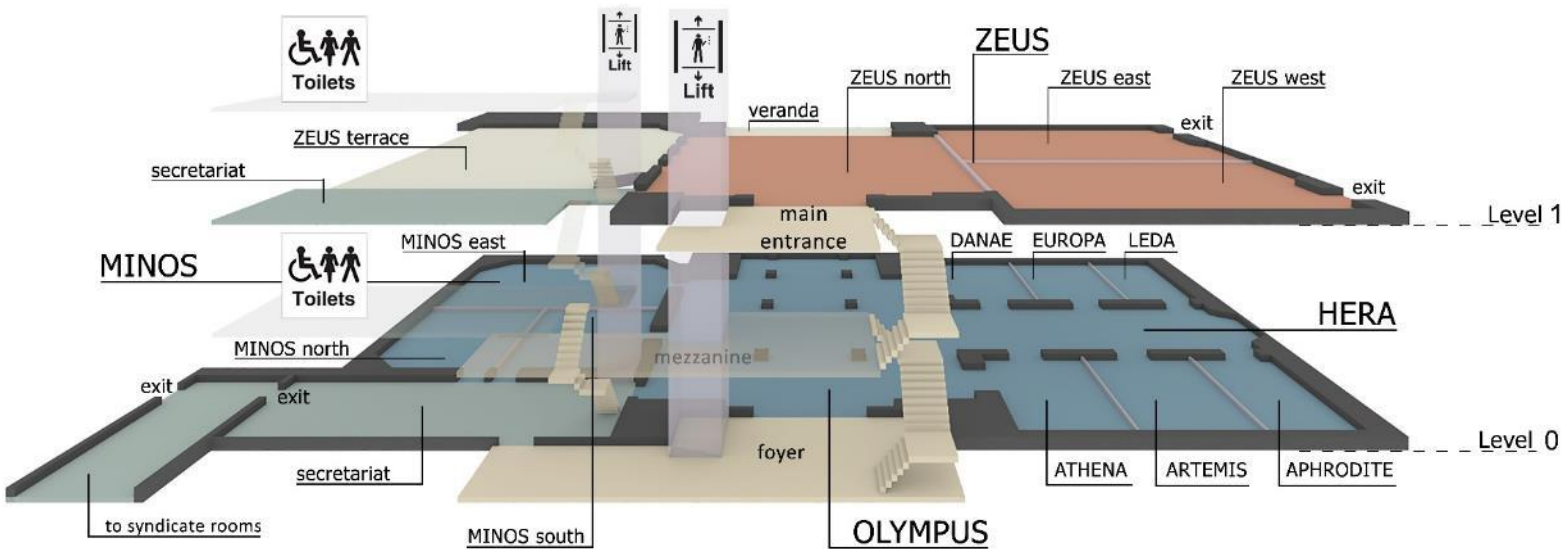

Meetings & Functions

- Total Conference Halls: 28
- Syndicate Rooms: 11
- Open Air Theater Total Space: up to 1400 delegates
- Conference Capacity (Delegates): up to 5.025
- Meeting Space: 4.090 m² / 44.024 f²
- Function Space: up to 1.250 m² / 13.454 f²
- Exhibition Space: 2.869 m² / 30.881 f²

Facilities

The Convention Centre Mikis Theodorakis can provide the latest multimedia & audiovisual technology and arrange the best possible solutions for every client regarding their requirements and budget.

- Fiber Optics high Internet connection (50Mbps up to 1Gbps)
- Full Banqueting Services
- Exclusive Catering Collaborator
- Private Terraces for Gatherings
- Decorative Services
- Entertainment Services
- Helipad
- Church